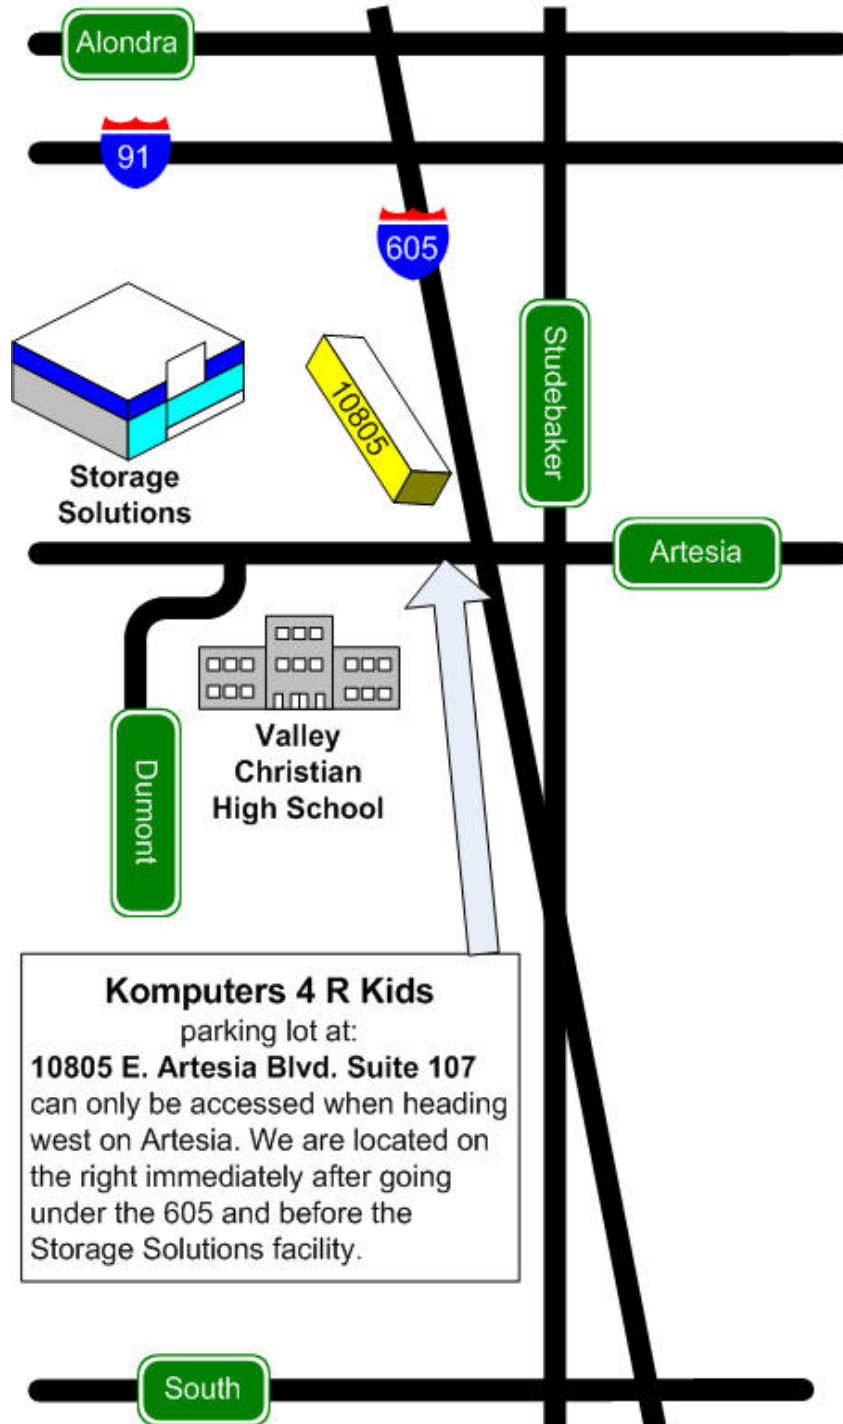

10805 E. Artesia Blvd. Suite 107

Our warehouse can only be accessed when traveling west on Artesia Blvd. As soon as you go under the 605 Fwy, make an **immediate right** into the parking lot. Go Slow; if you miss it, you will have to make two U turns. See all pages of this document depending on the direction you're coming from.

Coming from the North

1: I-605 S.

2: Take EXIT 7B toward ALONDRA BLVD.

0.3 miles

3: Turn LEFT onto ALONDRA BLVD.

0.3 miles

4: Turn RIGHT onto STUDEBAKER RD.

1.0 miles

5: Turn RIGHT onto ARTESIA BLVD.

0.2 miles

6: End at **10805 Artesia Blvd**
Cerritos, CA 90703-2678, US

Coming from the South

1: I-605 N.

2: Take the SOUTH ST exit- EXIT 5B.

0.2 miles

3: Turn LEFT onto SOUTH ST.

Coming from the West

	1: CA-91 E.	
	2: Take the BELLFLOWER BLVD exit- EXIT 16.	0.2 miles
	3: Turn RIGHT onto BELLFLOWER BLVD.	<0.1 miles
	4: Turn LEFT onto ARTESIA BLVD.	1.2 miles
	5: Make a U turn when you get to Studebaker and head west on Artesia	<0.1 miles
	6: End at 10805 Artesia Blvd Cerritos, CA 90703-2678, US	